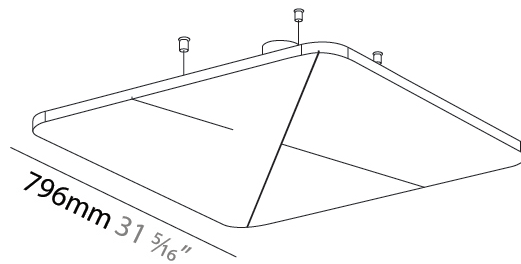

GENERAL

Series: Quantum Acoustic Light Panel
Brand: Prolicht
Division: Architectural
Mounting Type: Suspension
Mounting Location: Ceiling
Subcategory: Acoustic

PHYSICAL

Shape: Round
Length (mm): 796
Length (in): 31 5/16
Width (mm): 796
Width (in): 31 5/16
Height (mm): 54
Height (in): 2 1/8

Light Distribution: Indirect

Fixture Finish: [SSR / BKV / CWI / CRY / HAB / UFT / ITA / RUA / FTG / MYG / LOD / PUS / FRO / FUP / KIA / POP / BLS / SPG / MEY / GOH / GUM / CHC / COM / ABZ / JAG / OBR / MOS / ROR](#)

Accent Finish: [ANC / ASH / BNA / BTC / BZE / CEL / EGG / EVG / FOG / FOS / FST / FUA / IRI / IRO / KHA / LIC / LIM / MER / MSN / MUS / ONX / PEA / PLU / POL / PPY / RAY / ROY / RST / STE / SWD / TAN / TAU](#)

Fixture Material: Aluminum

Cable Details: 2 000mm / 78 3/4" or 6 000mm / 236 1/4" Transparent Cable

ELECTRICAL

Lamp Type: LED (Zhaga Standard)
Input Wattage (W): 12.7
Total Output Wattage (W): 11.8
Dimming: Non-Dimmable
Driver Included: Yes
Driver Location: Integrated
Driver Type: Constant Current - Universal
Driver Class: Class 2
Input Voltage (V): 120 - 277

LED

Color Temperature (°K): 2700 / 3000 / 3500 / 4000
Max. Delivered Lumen (lm): 935 / 945 / 973 / 1001
Nominal Lumen (lm): 1140 / 1152 / 1187 / 1221
CRI: >90 CRI
Lamp Life (hrs): 50000

OPTICAL

RATINGS AND CERTIFICATIONS

Certified By: CSA Certified to UL and CSA Standards
IP rating: IP20